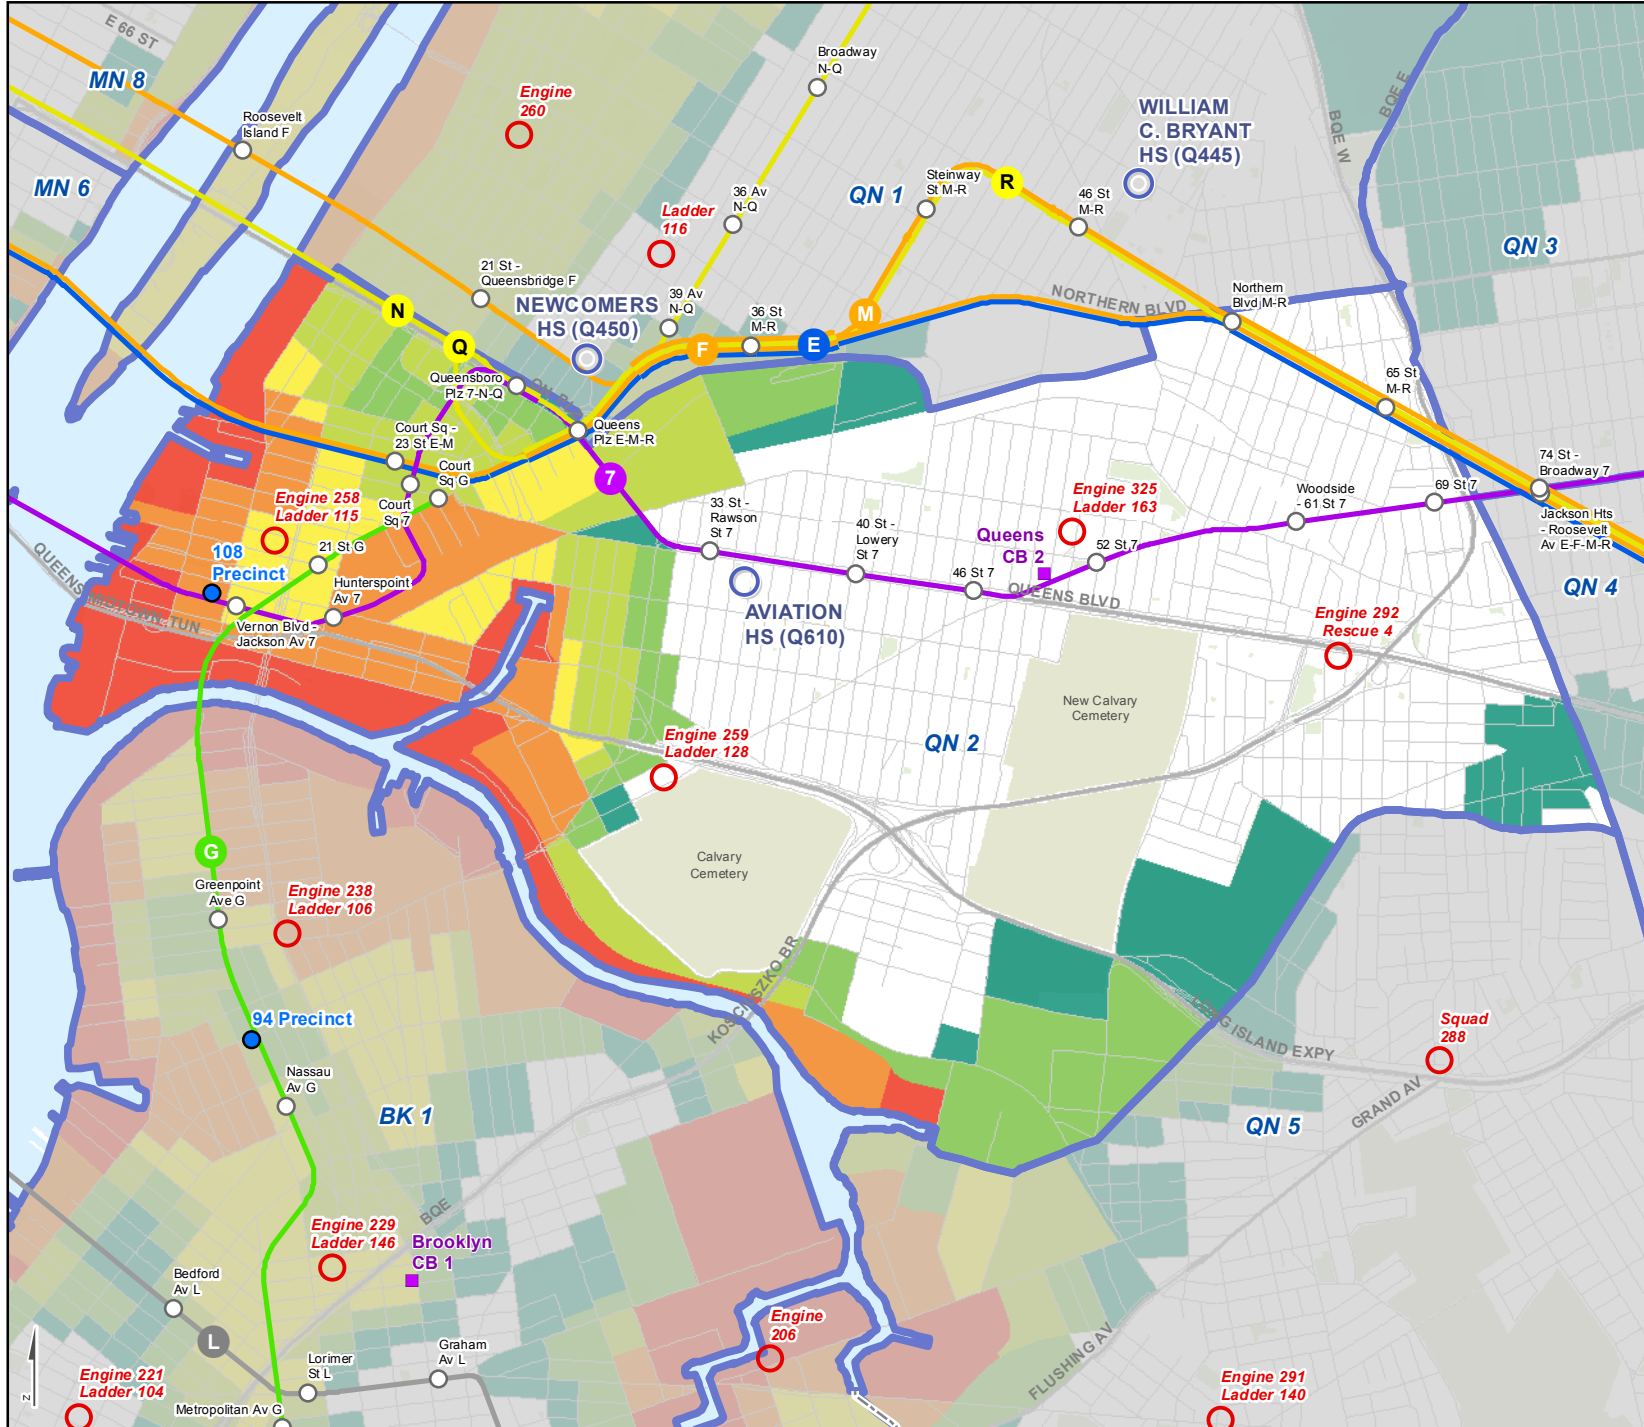

# Evacuation Zones - Queens CD 2

Includes ZIP codes: 11101, 11104, 11109, 11377, 11378

Produced: 18 MAR 2015  
Source: NYC Emergency Management

- Evacuation center
- Police station (precinct)
- Fire station
- Community board office
- Community district

### Evacuation zone

- Zone 1
- Zone 2
- Zone 3
- Zone 4
- Zone 5
- Zone 6