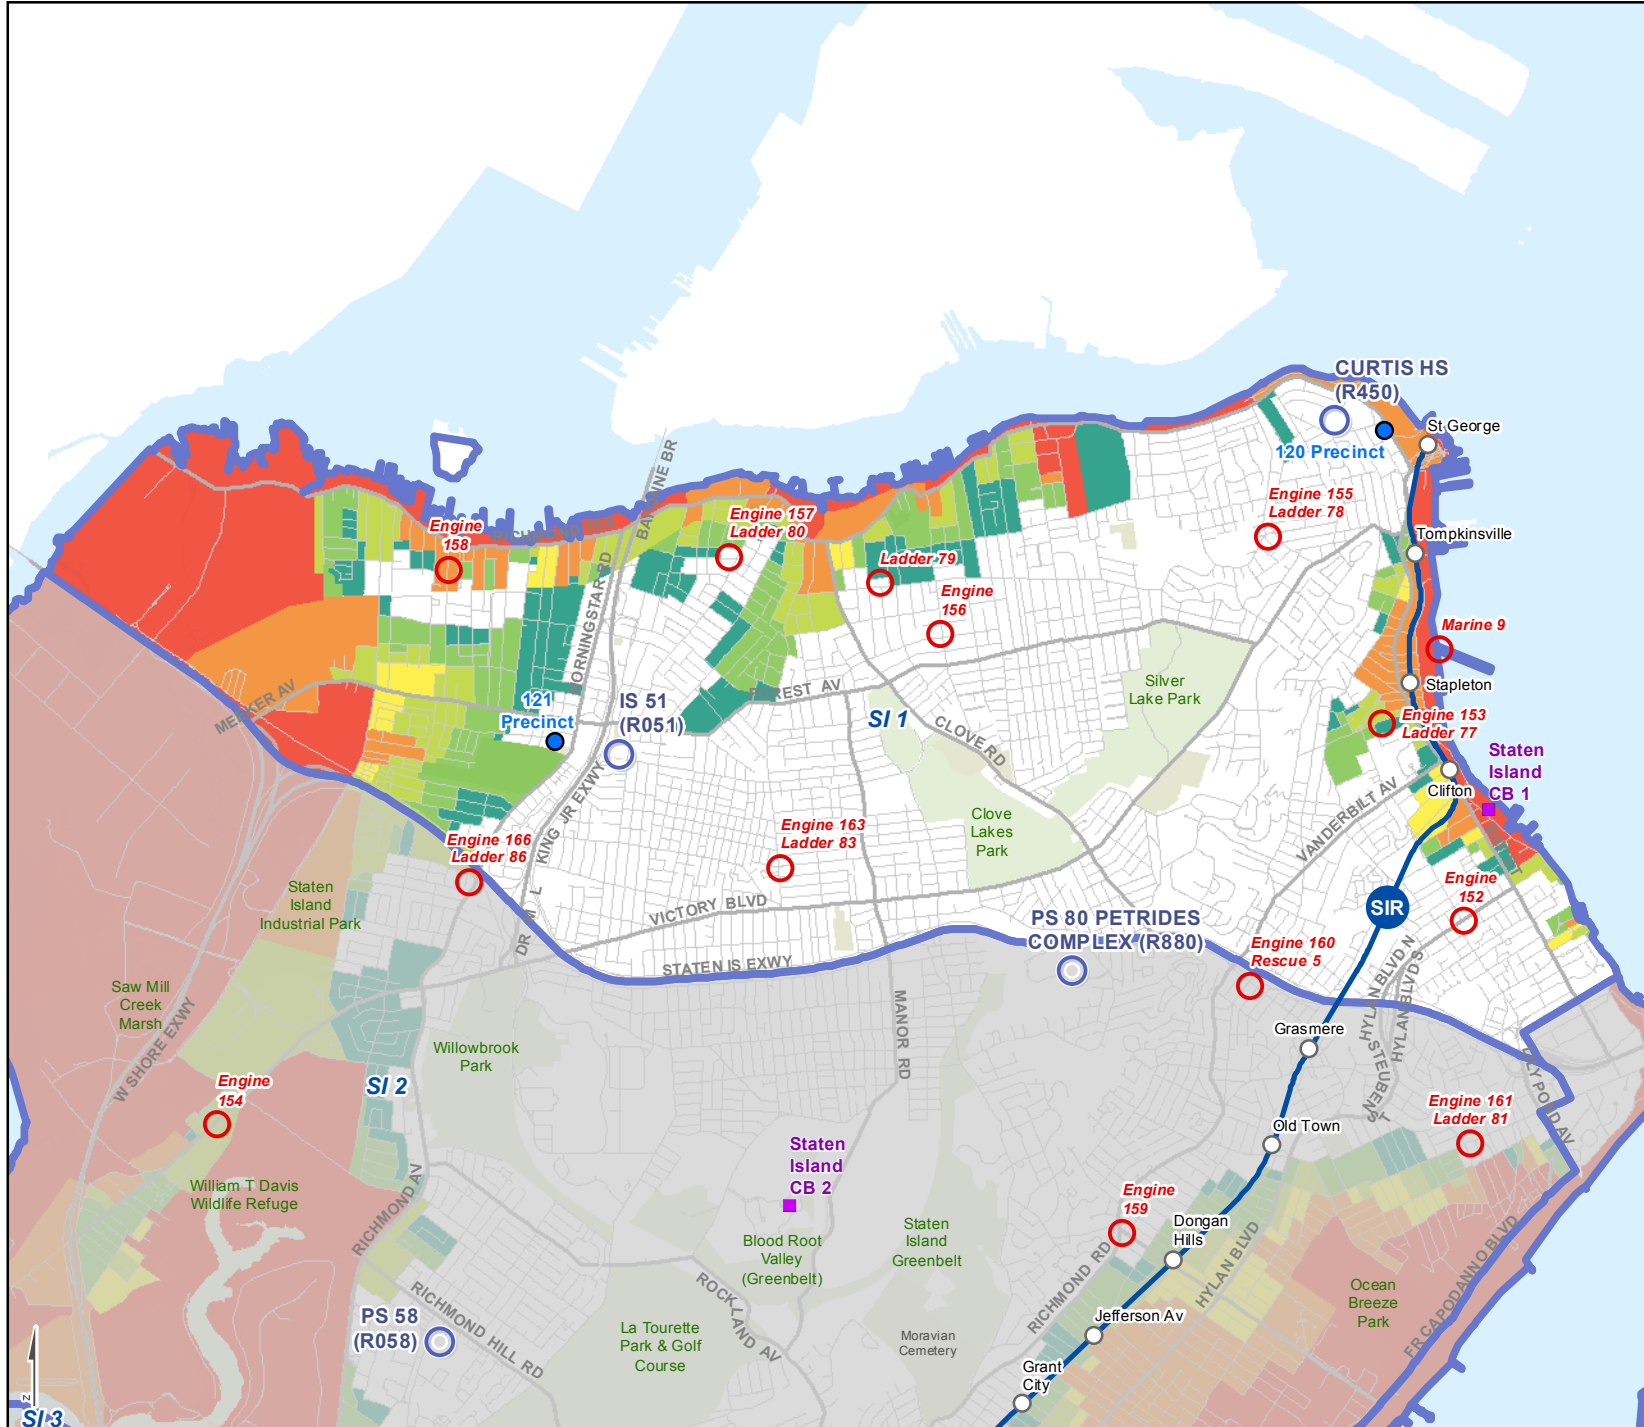

Evacuation Zones - Staten Island CD 1

Includes ZIP codes: 10301, 10302, 10303, 10304, 10305, 10310, 10314

Produced: 18 MAR 2015
Source: NYC Emergency Management

- Evacuation center
 - Police station (precinct)
 - Fire station
 - Community board office
 - Community district
- Evacuation zone**
- Zone 1
 - Zone 2
 - Zone 3
 - Zone 4
 - Zone 5
 - Zone 6

0 0.25 0.5 0.75 1 Miles

Disclaimer
To confirm the location of Evacuation Centers, visit www.nyc.gov/hurricanezones or call 311.