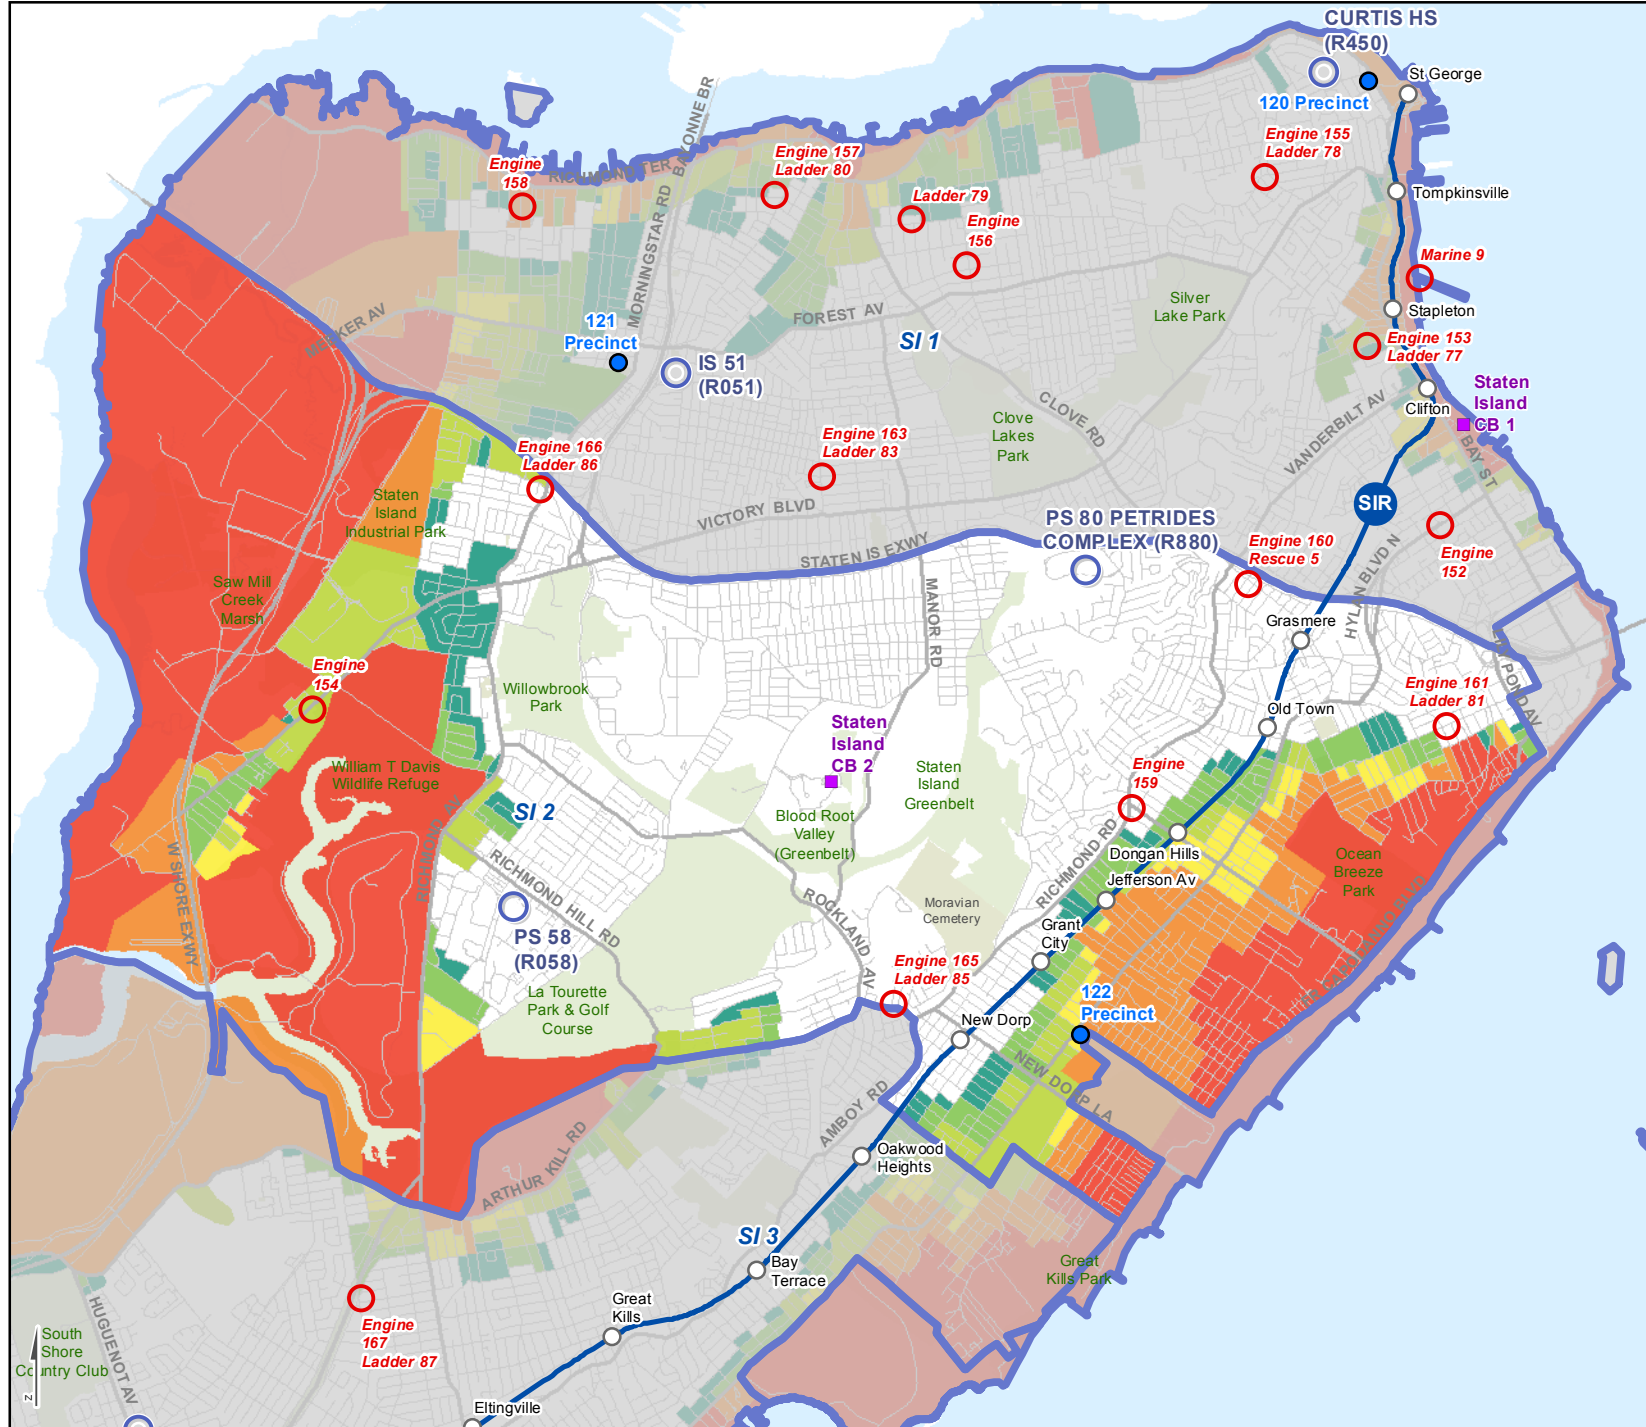

# Evacuation Zones - Staten Island CD 2

Includes ZIP codes: 10301, 10304, 10305, 10306, 10312, 10314

Produced: 18 MAR 2015  
Source: NYC Emergency Management

- Evacuation center
- Police station (precinct)
- Fire station
- Community board office
- Community district

### Evacuation zone

- Zone 1
- Zone 2
- Zone 3
- Zone 4
- Zone 5
- Zone 6