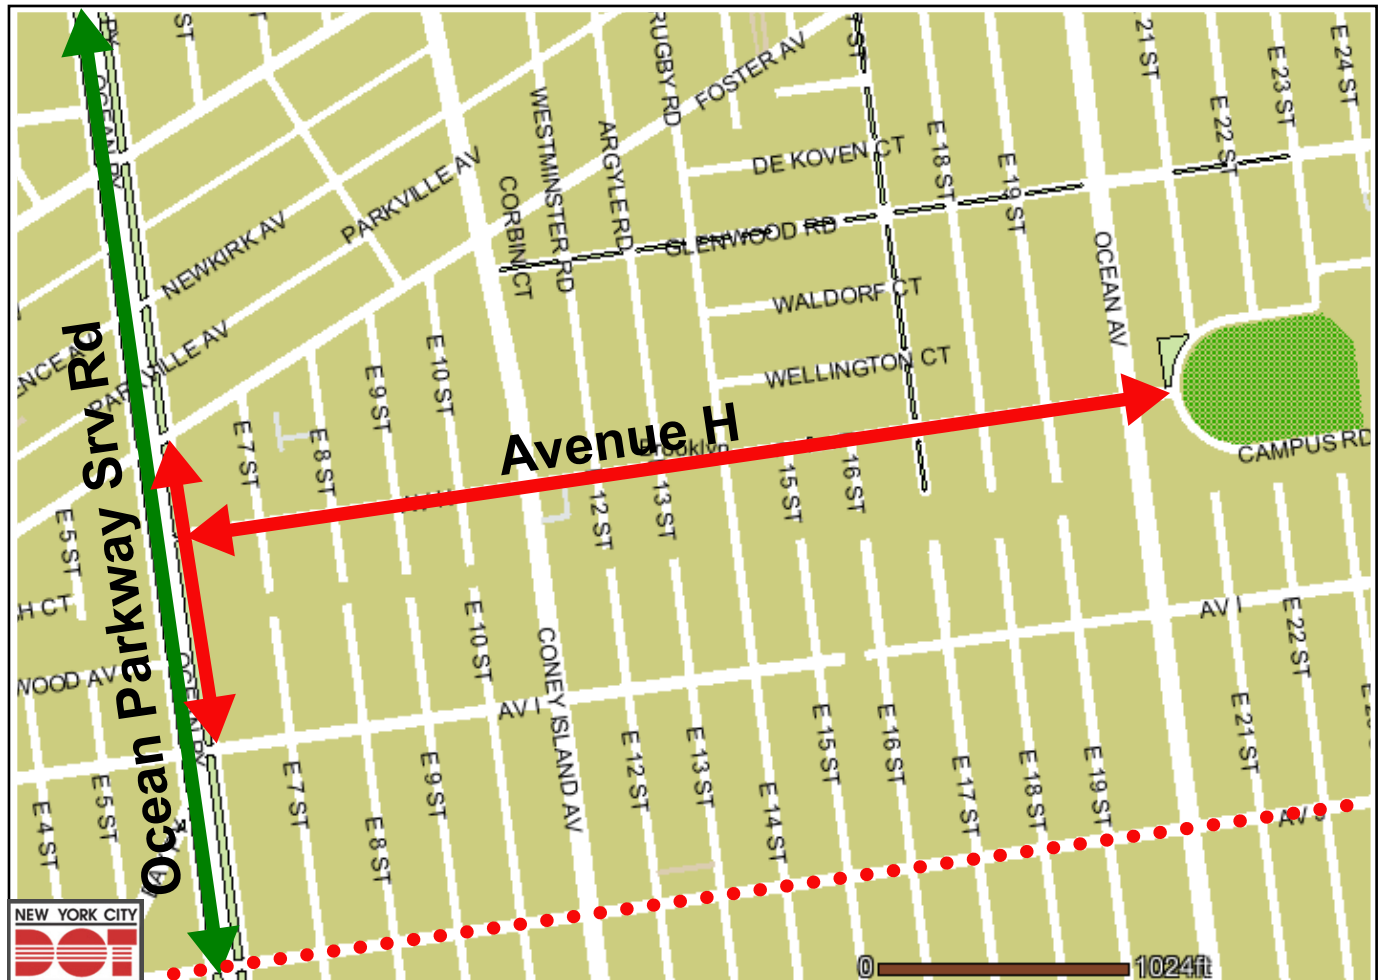

Bicycle Route Project

Avenue H - Brooklyn College Cycling Linkage

Brooklyn, 1.5 Lane Miles

July 2009, Fiscal Year 2009

Bicycle Program