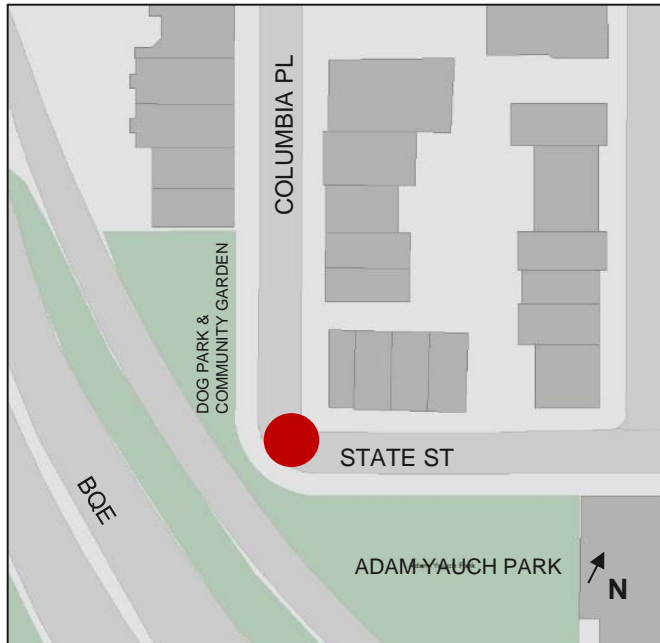

Columbia Pl and State St

Accessibility Improvements

Background

- Lack of marked crossing and stop control at elbow intersection bordered by parks
- Request from Willowtown Homeowners Association to ease crossing to Adam Yauch Park, adjacent dog park, and community garden

Location

- Residential street with park access to Adam Yauch Park, dog park, and community garden

Before: Columbia Pl and State St

Improvements

- Stop controlled crosswalk at Columbia Pl and State St

Benefits