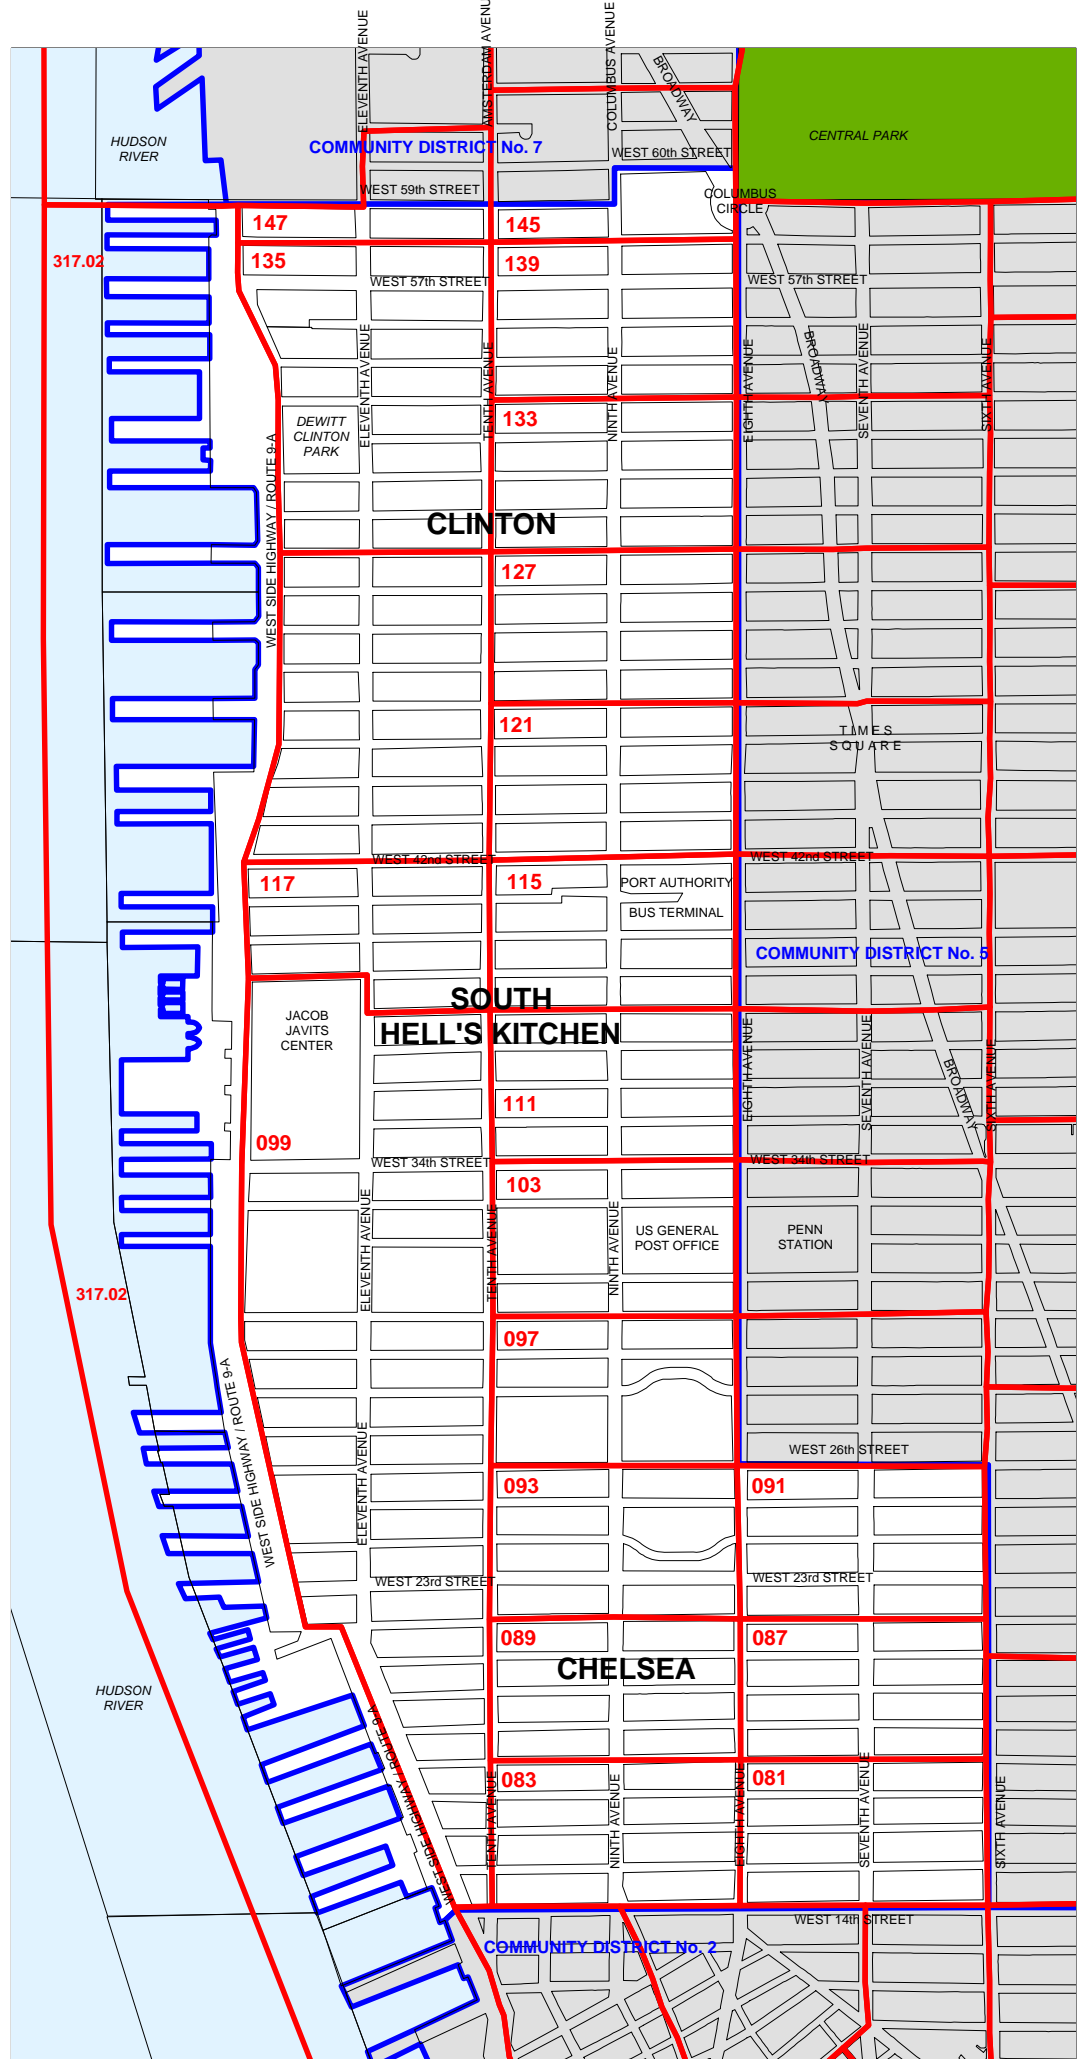

CENSUS TRACTS

Manhattan Community Board No. 4

-  Community Board Boundaries
-  US Census Tract Boundaries

City of New York
Manhattan Community Board No. 4
330 West 42nd Street
26th floor
New York, NY 10036
212-736-4536
212-947-9512 (fax)
www.ManhattanCB4.org