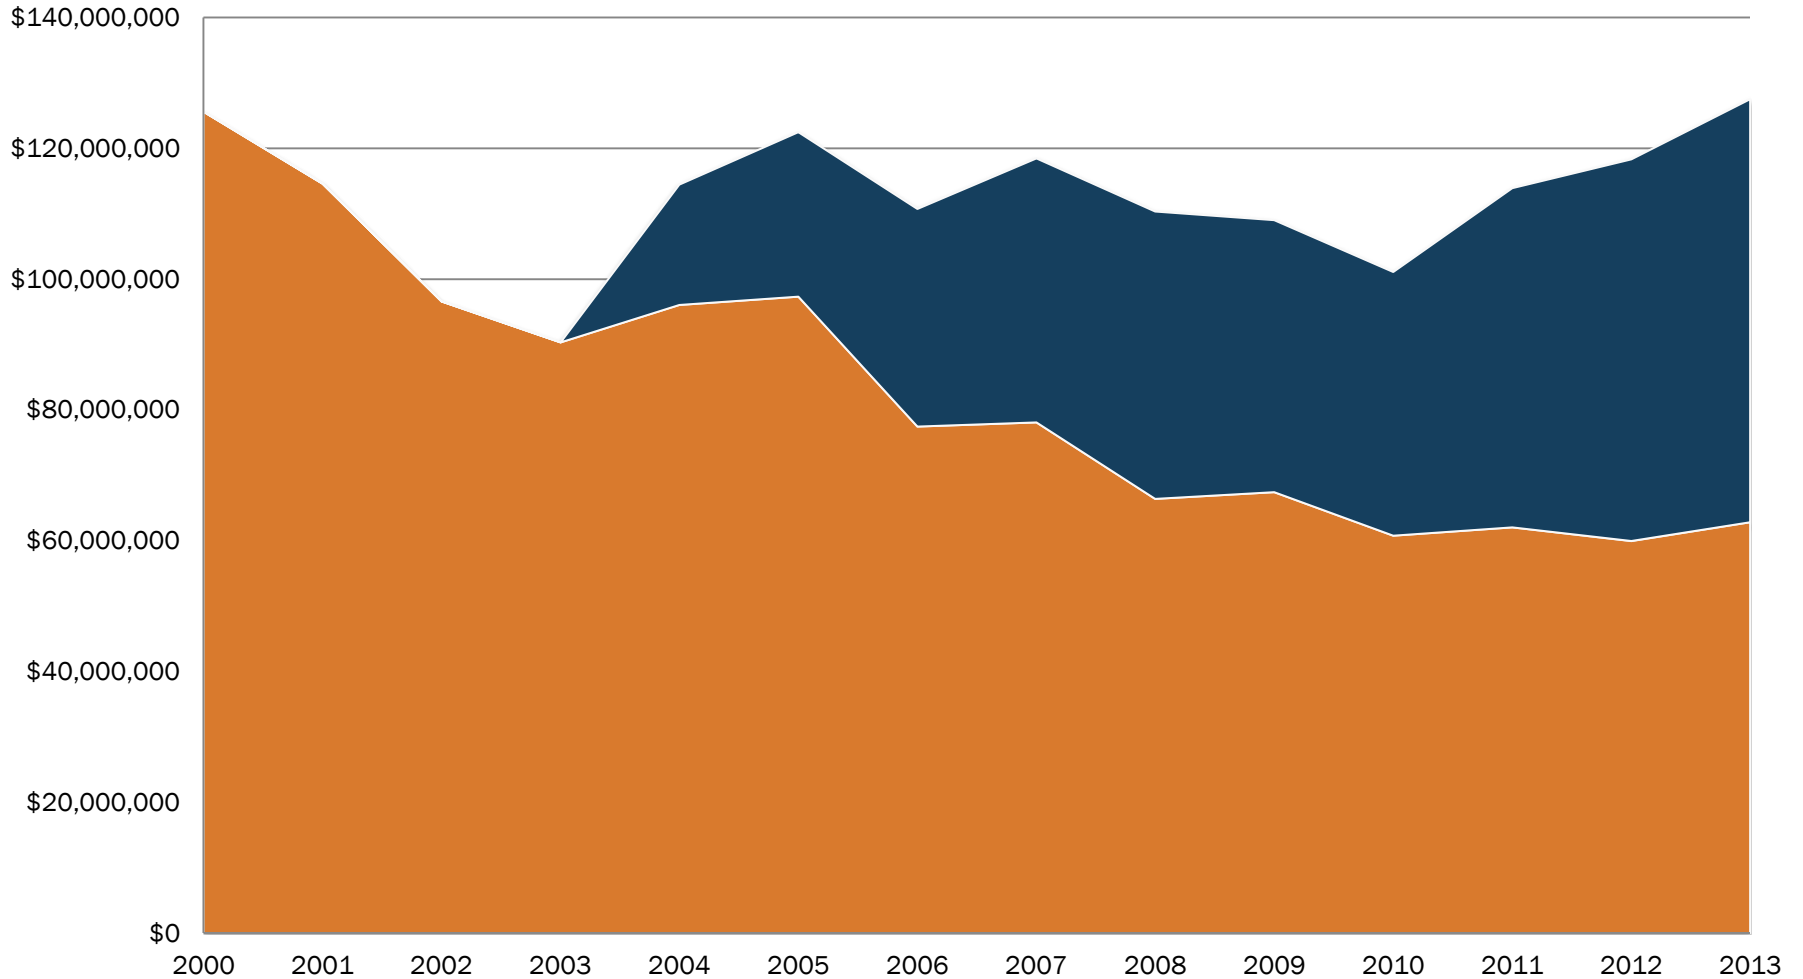

New York City Workforce Development Public and Private Giving: 2000 - 2013

Public (WIA Funding Allocations) Private (Workforce Development Giving)

Source: NYC Workforce Funders &
NYC Office of Human Capital Development